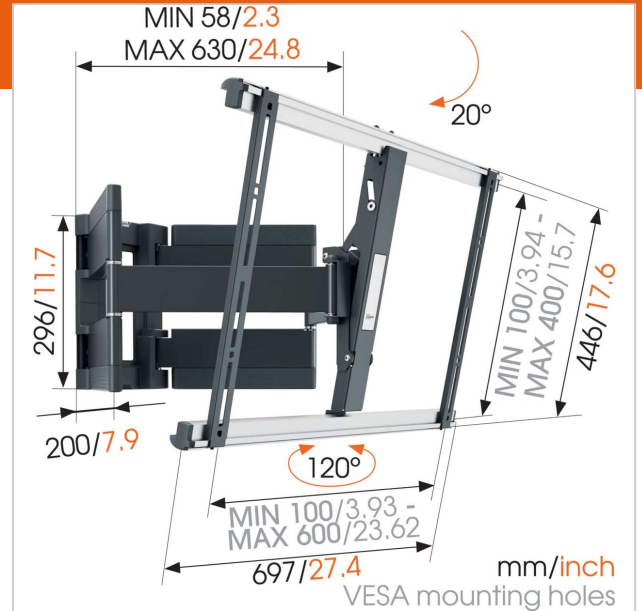

THIN 550 ExtraThin Full-Motion TV Wall Mount

Article number (SKU)
Colour

8395500
Black

Key Benefits

- The securest mount for 70 inch TVs, 80 inch TVs, all the way up to 100"
- 4 ultra-strong arms so even the heaviest TV will always hang straight - spirit level included!
- Easily level your TV even after installation & hide all unsightly cables
- Independently approved by the TUV testing agency to hold up to 3 times its maximum weight
- Backed by Vogel's Lifelong guarantee to protect your pride and joy

Strong, sturdy and super sleek

The THIN 550 TV bracket can hold almost any XL TV up to 70kg, from 40" to 100" (102-254 cm), and can be mounted flat against the wall so it won't take up any more space than it needs to. With four ultra-strong arms and a spirit level included, it will support your TV and save you continuously checking the precision. Its heavy welded construction and broad wall plate for extra solid mounting means it won't let you down. But don't think we've compromised on cosmetics - it's made out of the best quality black steel for a sleek and contemporary style to suit any room. It's backed by Vogel's Lifelong Guarantee to ensure you always get the best from your bracket. Full motion for full viewing pleasure Finally, the best view is from wherever you want it to be, because the full-motion THIN 550 lets you turn you TV to almost any position. Turn it up to an incredible 120° and tilt it up to 20° with no cables to mess about with, no need for annoying reflections to obscure your viewing and no need to fight for the best spot. Mount your TV securely on a hollow wall the ideal mounting position for your TV right in the middle of a hollow wall? The THIN 595 stud adapter allows you to install your TV wall mount securely on a hollow wall. For 16", 20" and 24" stud placement.