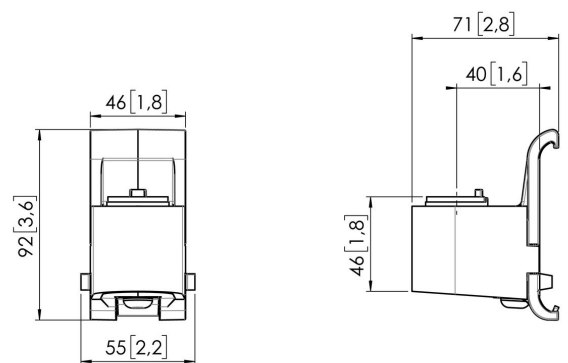

MOMO C203 Adapter for Interface Bar Components (white)

Key Benefits

- Height Adjustable
- Suitable for one, two or a whole series of monitors
- Easy install
- Flexible modular system
- TÜV certified / 10-year guarantee

Build your ideal monitor arm. The MOMO C203 Adapter for Interface Bar Components is part of MOMO Motion and Motion+. Specially designed for mounting the monitor arm or interface onto the interface bar. Endless possibilities. Create a multi-monitor set-up with just a few components. Including both straight and angled positions. MOMO monitor arm accessories and components are installed using just one allen (hex) key, cleverly integrated into the product. So you'll always have the right tool at hand.

MOMO C203 Adapter for Interface Bar Components (white)

Specifications

Article number (SKU)	7162031
Colour	White
EAN single box	8712285354243
Height	92
Width	55
Depth	71
TÜV certified	Yes
Guarantee	10 years
Rotation stop	True