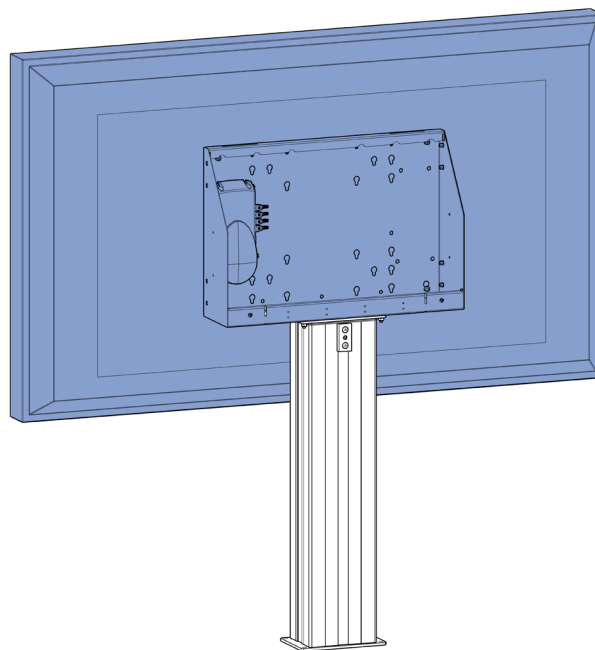

MOUNTING INSTRUCTIONS

MOUNTING INSTRUCTIONS