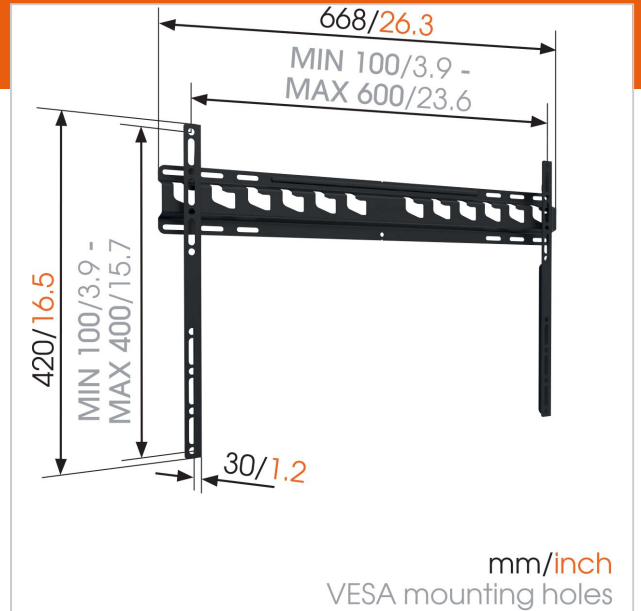

MA 4000 (A1) Fixed TV Wall Mount

Article number (SKU)
Colour

8554000
Black

Key Benefits

- Mount your TV only 3 cm from the wall
- Reliable quality for an affordable price

For TVs up to 80 inch (203 cm)

With an MA4000 wall mount, you can protect your extra-large TVs from damage or theft. This solid and reliable wall mount supports TVs ranging from 40 to 80 inch (102 to 203 cm) and weighing up to 80 kg. Flat wall mounts for when space is at a premium A flat M-series wall mount is a great solution if you want to save the maximum amount of space. Enjoy your TV when you're watching it, and enjoy the extra space in your room when you're not.

The M-series: solid and straightforward wall mounting solutions

Protect your TV by mounting it securely to the wall with a Vogel's M-series TV bracket. This full range of wall brackets features solid, reliable build quality and is protecting your TV from accidental damage. The Vogel's M-series: safety first at an affordable price.