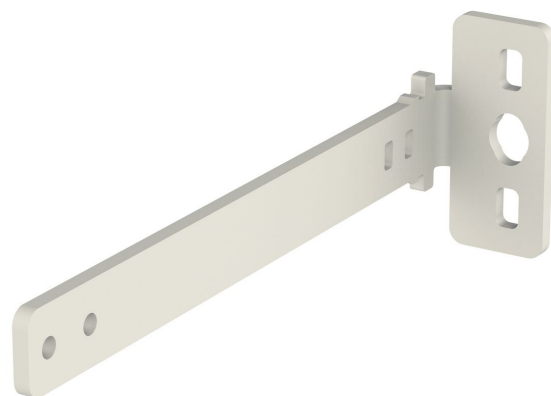

## RISE A162 Longer wall mounts 13–19 cm for RISE 200X display lifts (white)

### Specifikationer

Adjustable depth	Ja
Varenummer	7301624
EAN enkelt pakke	8712285406584
Farve	Hvid
Certificeringer	TÜV 5
TÜV-certificeret	Ja
Garanti	5 år

VOGEL'S HOLDING BV (©)

All rights reserved.  
Subject to printing errors,  
technical and price  
amendments.