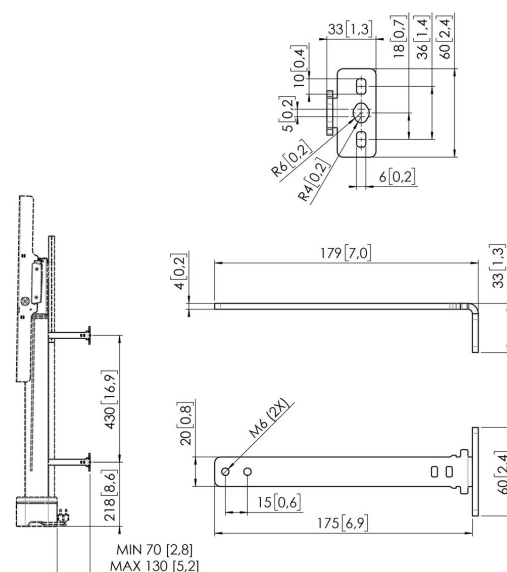

## RISE A162 Longer wall mounts 13–19 cm for RISE 200X display lifts (white)

### Specifikationer

Adjustable depth	Ja
Varenummer	7301624
EAN enkelt pakke	8712285406584
Farve	Hvid
Certificeringer	TÜV 5
TÜV-certificeret	Ja
Garanti	5 år

VOGEL'S HOLDING BV (©)

All rights reserved.  
Subject to printing errors,  
technical and price  
amendments.