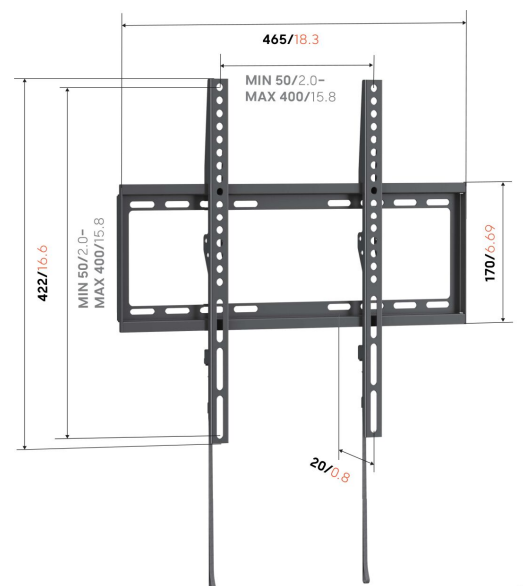

UP 4003 Fixed TV Wall Mount M

Key Benefits

- Mount your TV exactly where you want it to be
- Tested up to 3 times max. TV weight
- Easy to place and remove with a single click
- Reliable quality for an affordable price

An excellent choice for medium-sized TVs.

Installing the UP 4003 Fixed TV Wall Mount is quick and easy. All materials are included for both wall and TV installation, so your setup is solid and secure in just three simple steps. All Vogel's TV mounts are tested extensively. That's peace of mind while you enjoy your favorite movie at home.

mm/inch
VESAs mounting holes

UP 4003 Fixed TV Wall Mount M

Specifications

Min. screen size (inch)	32
Max. screen size (inch)	65
Min. hole pattern	200mm x 200mm
Max. hole pattern	400mm x 400mm
Min. horizontal hole pattern (mm)	200
Max. horizontal hole pattern (mm)	400
Min. vertical hole pattern (mm)	200
Max. vertical hole pattern (mm)	400
Universal or fixed hole pattern	Universal
Max. height of interface (mm)	422
Max. width of interface (mm)	465
Max. weight load (kg)	55
Max. weight load (Lbs)	121.25
Spirit level included	No
Height	422
Width	465
Depth	20
Article number (SKU)	8440030
EAN single box	8712285416989
Colour	Black
Guarantee	5 years