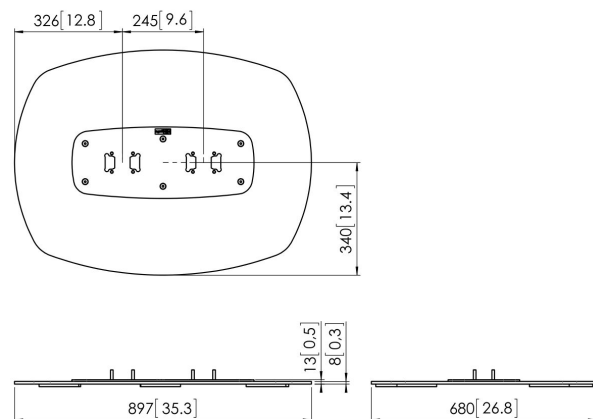

PFF 7050B Floor Plate back-to-back

Key Benefits

- Easy to install
- Modular

The PFF7050 floor plate is a part of the modular Connect-it system. With this floorplate you can create a back to back solution for large to extra large-sized displays.

PFF 7050B Floor Plate back-to-back

Specifications

Height	13
Width	897
Depth	680
Article number (SKU)	7327050
EAN single box	8712285323843
Colour	Black
Certifications	TAA
TÜV certified	Yes
Guarantee	5 years