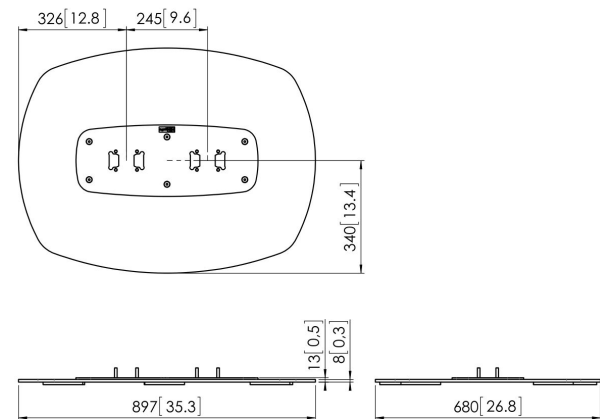

PFF 7050 Floor plate back-to-back black

The PFF7050 floor plate is a part of the modular Connect-it system. With this floorplate you can create a back to back solution for large to extra large-sized displays.

PFF 7050 Floor plate back-to-back black

Specifications

Article number (SKU)	7327050
Colour	Black
EAN single box	8712285323843
Height	13
Width	897
Depth	680
TÜV certified	Yes
Guarantee	5 years

VOGEL'S HOLDING BV (©)