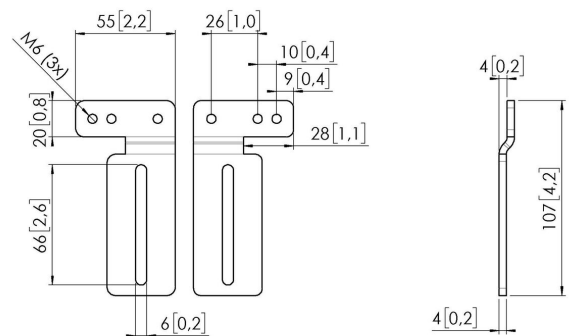

RISE A 163 Flexible (stud) wall mounts for RISE 200X display lifts (black)

The RISE A 163 flexible (stud) wall mounts can be used to position the RISE 200X display lift anywhere, especially where an electrical outlet, uneven wall or cable cover mount would usually make this difficult. This accessory is available in white and black.

RISE A163 Flexible (stud) wall mounts for RISE 200X display lifts (black)

Specifications

Adjustable depth	Yes
Adjustable height	Yes
Article number (SKU)	7301630
EAN single box	8712285407345
Colour	Black
Certifications	CE TÜV 5
TÜV certified	Yes
Guarantee	5 years