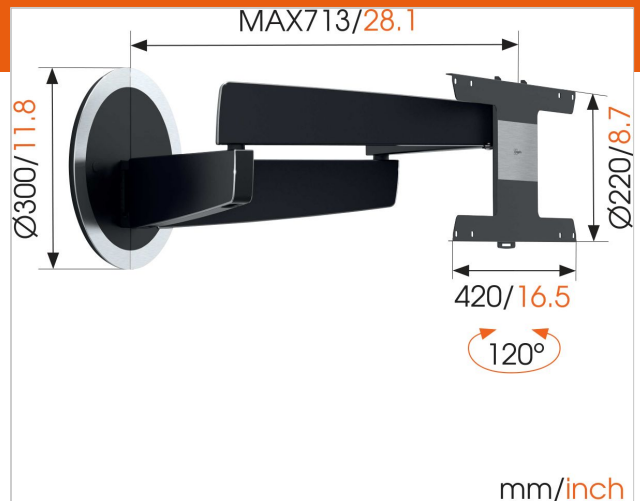

DesignMount (NEXT 7346) Full-Motion LG OLED TV Wall Mount

Numer artykułu (SKU)
Kolor

8738070
Czarny

Kluczowe atuty

- Poprowadź kable
- Screen Protection System - chroni telewizor przed uderzeniem o ścianę
- Smart Movement Mechanism - poruszaj telewizor delikatnym ruchem palca
- Stylowy i profesjonalny design
- Wyjątkowy komfort oglądania w pomieszczeniu

Discover the distinct qualities of the new NEXT 7346. OLED TVs are extremely thin and fragile. That's why Vogel's has designed special OLED wall mounts with an ultra-flexible turning mechanism. This allows you to turn your OLED TV effortlessly without causing any damage to it. It gives you the perfect view of your television, no matter where you are in the room. Mount your TV to the wall with this flexible Vogel's TV mount. Unlike conventional televisions, OLED televisions, such as LG OLEDs, are equipped with a special (VESA) mounting system at the back. If you would like to make your OLED TV and TV mount a single unit, choose the NEXT 7346. Your OLED television will become even more of an eye-catcher in your interior.

The NEXT 7346 is a stunning wall mount with elegant lines, which forms a unique combination with your OLED TV. When you gently fold away the NEXT 7346 against the wall, hardly any space is left between the wall and the mount. It smoothly glides away from the wall and can turn up to 120 degrees. Suitable for OLED TVs, such as the LG OLED, with dimensions of 40-65 inches (102-165 cm) and a maximum weight of 30 kg. The NEXT 7346 includes the Screen Protection System, which prevents your valuable OLED TV from bumping into the wall. The most fantastic thing about this mount is its smooth motion. Just a delicate touch of the finger is all it takes to turn the mount. We call this Smart Movement. Cables can be easily concealed for a sleek and tidy look. We have taken the very best elements from our other successful products and combined them to create a new concept with an unprecedented luxurious appearance.