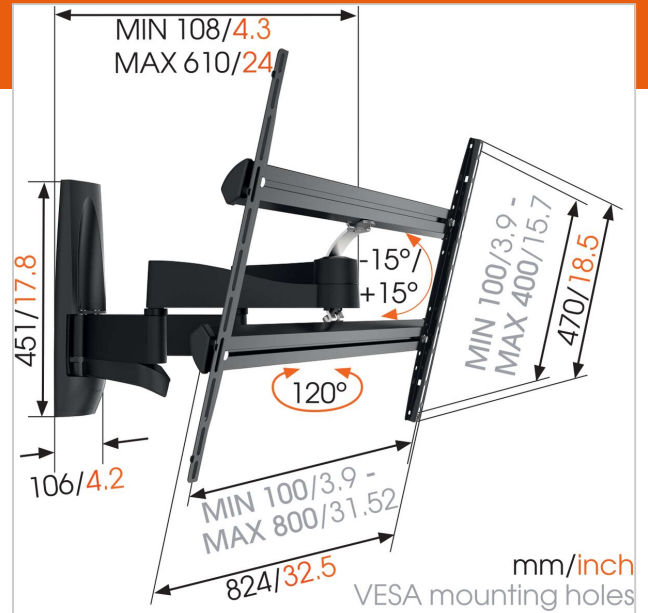

WALL 2450 Full-Motion TV Wall Mount

Article number (SKU)
Colour

8354090

Key Benefits

- Hide all unsightly cables
- Screen Protection System - Protect your TV from bumping into the wall
- Smoothly turn your TV up to 120°
- Ultra strong - built for heavy TVs

For the biggest TVs, up to 100 inch (254 cm)

This extra-large TV wall mount, WALL 2450, provides safe and secure mounting for even the biggest TVs, ranging from 55 to 100 inch (140 to 254 cm) and weighing up to 55 kg (121 lbs). Supporting your heavy TV Large screens can be very heavy. The WALL 2450 TV mount has strong arms, allowing you to easily move the heaviest screens.

The WALL series: simply smart value

Vogel's designers drew upon over 40 years of highly durable Dutch design for the audiovisual market when they developed the clean and modern brackets of the WALL series. This resulted in affordable, smart wall brackets backed by a lifetime guarantee. Simply smart value. Want more flexibility in positioning your Sonos speakers? Integrate your Sonos speakers seamlessly into your interior design with Vogel's speaker mounts and stands.

WALL 2450 Full-Motion TV Wall Mount

www.vogels.com

VOGEL'S HOLDING BV 2019 (c) All rights reserved.
Subject to printing errors, technical and price amendments.
Date: 2019-06-25

Specifications

Product type number	WALL 2450
Article number (SKU)	8354090
EAN single box	8712285330889
Product size	XL
Tilt	Tilt up to 15°
Turn	Motion (up to 120°)
Guarantee	Lifetime
Min. screen size (inch)	55
Max. screen size (inch)	100
Min. hole pattern	100mm x 100mm
Max. hole pattern	800mm x 450mm
Max. bolt size	M8
Max. height of interface (mm)	824
Max. width of interface (mm)	470
Max. distance to the wall (mm)	610
Min. distance to the wall (mm)	108
Number of pivot points	4
Universal or fixed hole pattern	Universal