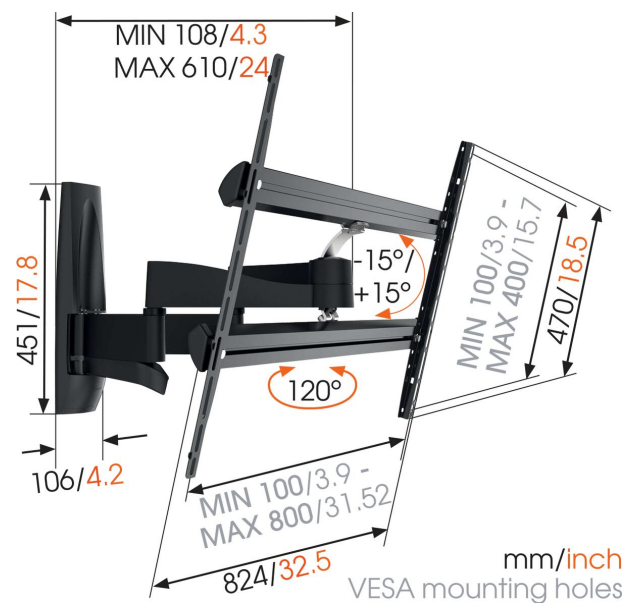

WALL 2450 Full-Motion TV Wall Mount

For the biggest TVs, up to 100 inch (254 cm)

This extra-large TV wall mount, WALL 2450, provides safe and secure mounting for even the biggest TVs, ranging from 55 to 100 inch (140 to 254 cm) and weighing up to 55 kg (121 lbs). Supporting your heavy TV Large screens can be very heavy. The WALL 2450 TV mount has strong arms, allowing you to easily move the heaviest screens.

WALL 2450 Full-Motion TV Wall Mount

Specifications

| | |
|---------------------------------------|---------------------|
| Article number (SKU) | 8354090 |
| EAN single box | 8712285330889 |
| Product size | XL |
| Tilt | Tilt up to 15° |
| Turn | Motion (up to 120°) |
| Guarantee | Lifetime |
| Min. screen size (inch) | 55 |
| Max. screen size (inch) | 100 |
| Min. hole pattern | 100mm x 100mm |
| Max. hole pattern | 800mm x 450mm |
| Max. bolt size | M8 |
| Max. height of interface (mm) | 824 |
| Max. width of interface (mm) | 470 |
| Certifications | TÜV |
| Max. distance to the wall (mm / inch) | 610 / 24.02 |
| Min. distance to the wall (mm / inch) | 108 / 4.25 |
| Number of pivot points | 4 |
| Universal or fixed hole pattern | Universal |