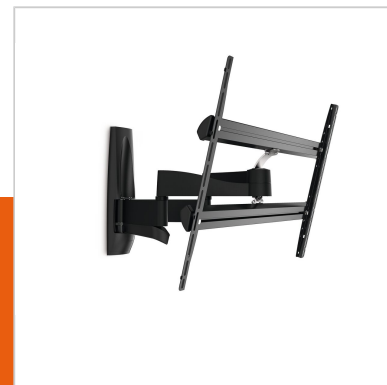

WALL 2450 Full-Motion TV Wall Mount

Article number (SKU)
Colour

8354090

Key Benefits

- Hide all unsightly cables
- Screen Protection System - Protect your TV from bumping into the wall
- Smoothly turn your TV up to 120°
- Ultra strong - built for heavy TVs

For the biggest TVs, up to 100 inch (254 cm)

This extra-large TV wall mount, WALL 2450, provides safe and secure mounting for even the biggest TVs, ranging from 55 to 100 inch (140 to 254 cm) and weighing up to 55 kg (121 lbs). Supporting your heavy TV Large screens can be very heavy. The WALL 2450 TV mount has strong arms, allowing you to easily move the heaviest screens.

The WALL series: simply smart value

Vogel's designers drew upon over 40 years of highly durable Dutch design for the audiovisual market when they developed the clean and modern brackets of the WALL series. This resulted in affordable, smart wall brackets backed by a lifetime guarantee. Simply smart value. Want more flexibility in positioning your Sonos speakers? Integrate your Sonos speakers seamlessly into your interior design with Vogel's speaker mounts and stands.

WALL 2450 Full-Motion TV Wall Mount

www.vogels.com

VOGEL'S HOLDING BV 2019 (c) All rights reserved.
Subject to printing errors, technical and price amendments.
Date: 2019-06-25

Specifications

Product type number	WALL 2450
Article number (SKU)	8354090
EAN single box	8712285330889
Product size	XL
Tilt	Tilt up to 15°
Turn	Motion (up to 120°)
Guarantee	Lifetime
Min. screen size (inch)	55
Max. screen size (inch)	100
Min. hole pattern	100mm x 100mm
Max. hole pattern	800mm x 450mm
Max. bolt size	M8
Max. height of interface (mm)	824
Max. width of interface (mm)	470
Max. distance to the wall (mm)	610
Min. distance to the wall (mm)	108
Number of pivot points	4
Universal or fixed hole pattern	Universal