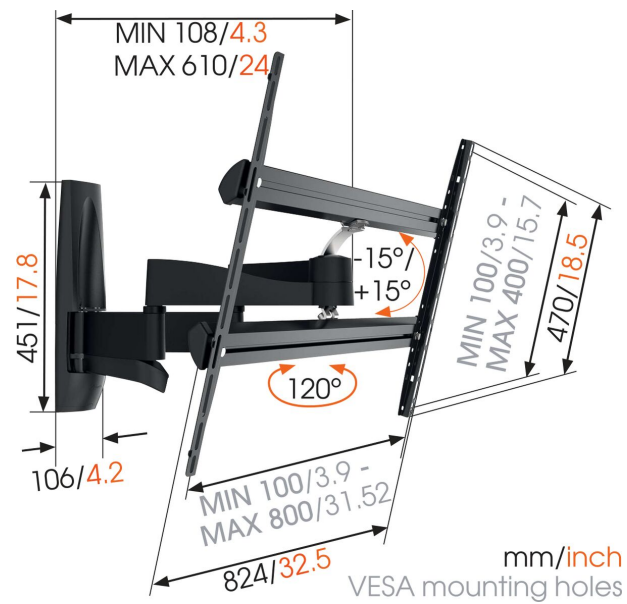

WALL 2450 Full-Motion TV Wall Mount

For the biggest TVs, up to 100 inch (254 cm)

This extra-large TV wall mount, WALL 2450, provides safe and secure mounting for even the biggest TVs, ranging from 55 to 100 inch (140 to 254 cm) and weighing up to 55 kg (121 lbs). Supporting your heavy TV Large screens can be very heavy. The WALL 2450 TV mount has strong arms, allowing you to easily move the heaviest screens.

WALL 2450 Full-Motion TV Wall Mount

Specifications

Article number (SKU)	8354090
EAN single box	8712285330889
Product size	XL
Tilt	Tilt up to 15°
Turn	Motion (up to 120°)
Guarantee	Lifetime
Min. screen size (inch)	55
Max. screen size (inch)	100
Min. hole pattern	100mm x 100mm
Max. hole pattern	800mm x 450mm
Max. bolt size	M8
Max. height of interface (mm)	824
Max. width of interface (mm)	470
Max. distance to the wall (mm)	610
Min. distance to the wall (mm)	108
Number of pivot points	4
Universal or fixed hole pattern	Universal