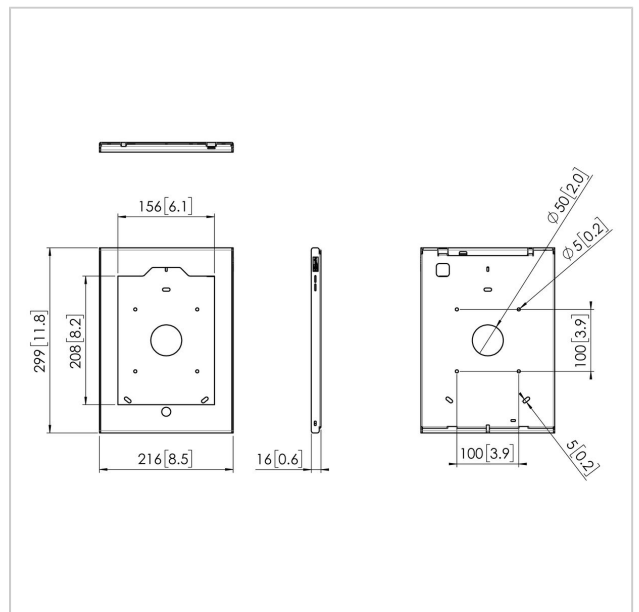

## PTS 1238 TabLock for iPad 10.2 (2019, 2020)

Article number (SKU)  
Colour

7495474  
Silver

Made out of high quality aluminium and steel we designed a stylish and slim enclosure which protects the iPad in public environments. The Secure TabLock iPad enclosure can be mounted directly to the wall, or via de VESA 100x100 mm mounting holes to any Vogel's VESA compatible mounts. Quick and easy opening of the secure TabLock enclosure is possible thanks to the new unique locking mechanism using a key and lock. Vogel's Professional regularly develops new Tablocks, please check our website for the latest information.

## Specifications

Product type number	PTS 1238
Article number (SKU)	7495474
Colour	Silver
EAN single box	8712285347405
Height	299
Width	216
Depth	16
TÜV certified	No
Guarantee	5 years
Desk options	Fixed table mount Fixed table stand Free-standing table stand
Lockable	True
Tablet Brand and Model(s)	Apple iPad 10.2
Tablet Home button Hidden or Accessible	Accessible