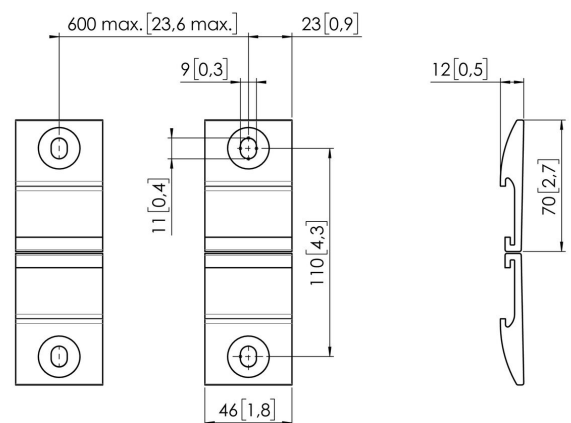

MOMO C102 Wall Mount Component for Motion and Motion Plus for Interface Bar (black)

Største fordele

Build your ideal monitor arm The MOMO C102 Wall Mount Component for the Interface Bar is part of MOMO Motion and Motion+. Specially designed for wall mounting. Endless possibilities Create a multi-monitor set-up with just a few components. Including both straight and angled positions. MOMO monitor arm accessories and components are installed using just one allen (hex) key, cleverly integrated into the product. So you'll always have the right tool at hand.

MOMO C102 Wall Mount Component for Motion and Motion Plus for Interface Bar (black)

Specifikationer

Varenummer	7161020
Farve	Sort
EAN enkelt pakke	8712285353949
TÜV-certificeret	Ja
Garanti	10 år

VOGEL'S HOLDING BV (©)