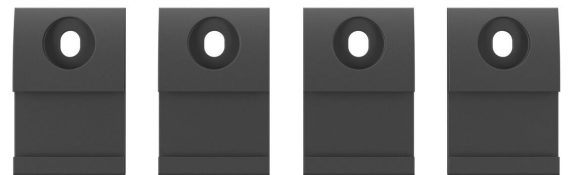

MOMO C102 Wall Mount Component for Motion and Motion Plus for Interface Bar (black)

Største fordele

Build your ideal monitor arm The MOMO C102 Wall Mount Component for the Interface Bar is part of MOMO Motion and Motion+. Specially designed for wall mounting. Endless possibilities Create a multi-monitor set-up with just a few components. Including both straight and angled positions. MOMO monitor arm accessories and components are installed using just one allen (hex) key, cleverly integrated into the product. So you'll always have the right tool at hand.

MOMO C102 Wall Mount Component for Motion and Motion Plus for Interface Bar (black)

Specifikationer

Varenummer	7161020
Farve	Sort
EAN enkelt pakke	8712285353949
TÜV-certificeret	Ja
Garanti	10 år

VOGEL'S HOLDING BV (©)