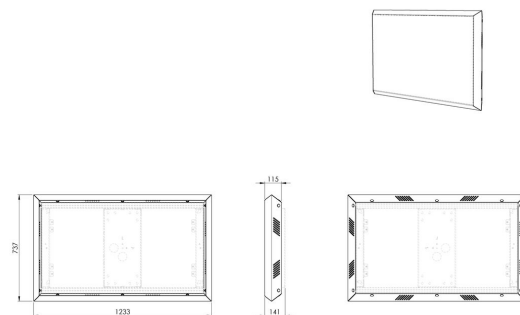

POA 9601 Outdoor Frame LG 49XE4F/49XE3P/49XE4P-B

Key Benefits

- Anti-corrosion treatment for outdoor
- Theft prevention
- Portrait and landscape position
- Stylish design
- Quick and easy installation

With Vogel's POA 9601 Outdoor frame for the LG 49XE4F/49XE3P/49XE4P-B you can neatly finish your LG 49XE4F/49XE3P/49XE4P-B outdoor display.

POA 9601 Outdoor Frame LG 49XE4F/49XE3P/49XE4P-B

Specifications

Min. screen size (inch)	49
Max. screen size (inch)	49
Height	737
Width	1233
Depth	115
Article number (SKU)	7296010
EAN single box	8712285351884
Colour	Black
Certifications	TAA
Guarantee	2 years