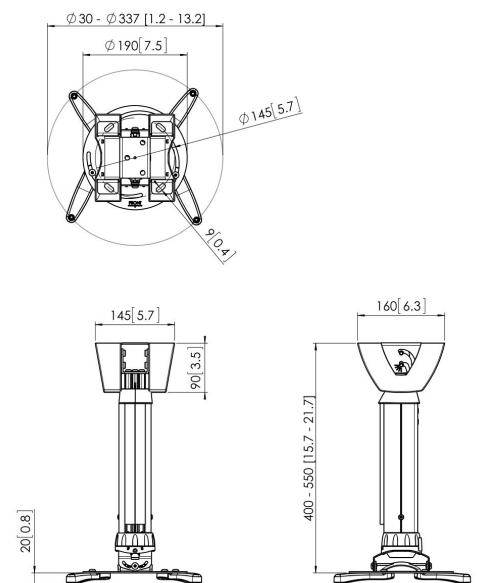

## PPC 1540 Projector ceiling mount white

The PPC 1540 is a height adjustable projector mount specially designed for the latest generation of projectors weighing up to 20 kg. This projector interface is equipped with fine tune adjustability for precise alignment to the projection surface. Once aligned, the projector stays in position. Turning the unique friction ring will eliminate all play from the interface connections, making the mount a solid and very stable solution.

## PPC 1540 Projector ceiling mount white

### Specifications

Article number (SKU)	7015401
Colour	White
EAN single box	8712285325168
TÜV certified	Yes
Tilt	Tilt up to 15°
Turn	Up to 360°
Guarantee	5 years
Max. weight load (kg)	20
Fischer inside	Yes
Max. distance to ceiling (mm)	550
Min. distance to ceiling (mm)	400
Range (diameter)	30 - 337 mm
Roll	15