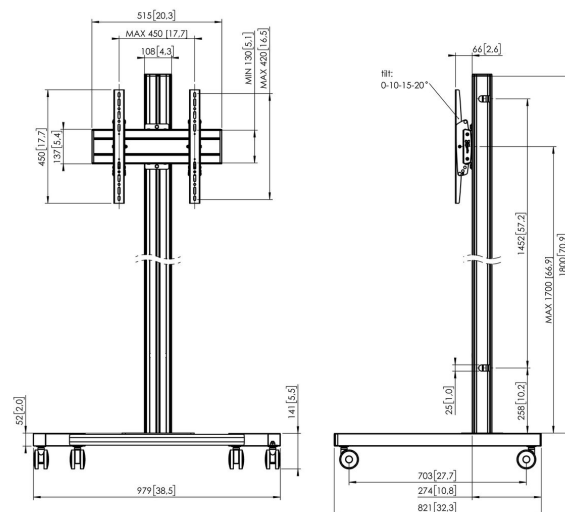

T1844B Display Trolley

The T 1844 trolley is suitable for televisions with a screen size up to 65 inch (165 cm) and a maximum weight of 80 kg (176 lbs). This sleek trolley fits well in any room.

T1844B Display Trolley <65" (black)

Specifications

Article number (SKU)	7953020
Colour	Black
EAN single box	8712285333026
Height	1941
Width	979
Depth	821
TÜV certified	Yes
Tilt	Tilt up to 20°
Guarantee	5 years
Max. weight load (kg/Lbs)	80 / 176.37
Max. bolt size	M8
Max. height of interface (mm)	450
Max. width of interface (mm)	515
Max. distance to floor - center display (mm)	1841
Max. horizontal hole pattern (mm)	450
Max. screen size (inch)	65
Max. vertical hole pattern (mm)	420
Min. horizontal hole pattern (mm)	100
Min. vertical hole pattern (mm)	100