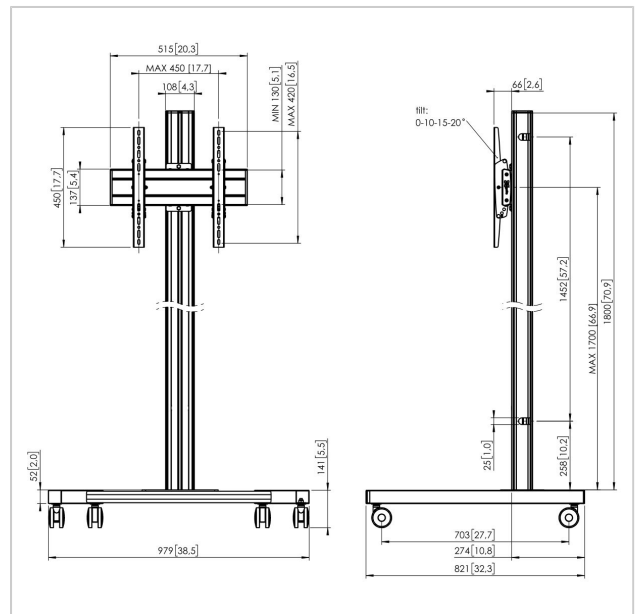

# T1844B Trolley

Article number (SKU) 7953020  
 Colour Black

## Key Benefits

- Stylish high-end design
- Cable management
- Quick and easy installation

The T 1844 trolley is suitable for televisions with a screen size up to 65 inch (165 cm) and a maximum weight of 80 kg (176 lbs). This sleek trolley fits well in any room.

The T 1844 is equipped with 4 big wheels with brakes which enables you to easily move around the TV. The TV can be mounted at any position on the 180 cm pole and can be tilted up to 20 degrees. All cables can be hidden from sight with the cable inlay system. The trolley is sturdy and solid, because safety is paramount at Vogel's.

## Specifications

Product type number	T1844
Article number (SKU)	7953020
Colour	Black
EAN single box	8712285333026
Height	1941
Width	979
Depth	821
TÜV certified	Yes
Tilt	Tilt up to 20°
Guarantee	5 years
Max. weight load (kg)	80
Max. bolt size	M8
Max. height of interface (mm)	450
Max. width of interface (mm)	515
Max. distance to floor - center display (mm)	1841
Max. horizontal hole pattern (mm)	450
Max. screen size (inch)	65
Max. vertical hole pattern (mm)	420
Min. horizontal hole pattern (mm)	100
Min. vertical hole pattern (mm)	100