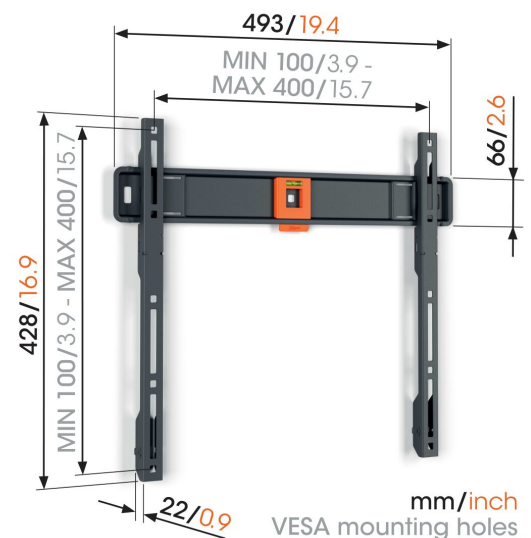

TVM 1405 Fixed TV Wall Mount

Key Benefits

- Minimal distance to the wall (only 2.2 cm)
- SoffLock™: secure your TV simply
- Spirit level included

Flat TV wall mount for TVs from 32 to 77 inches

Are you looking for a practical TV wall mount to mount your TV on the wall easily and quickly? Do you always sit directly in front of your TV, so your screen doesn't need to turn or tilt? If so, this TV wall mount from the QUICK Fixed series is the perfect choice. The TV wall mount is suitable for TVs from 32 to 77 inches and weighing up to 50 kg. There is only 2.2 cm between the TV and the wall.

TVM 1405 Fixed TV Wall Mount

Specifications

Article number (SKU)	1814050
Colour	Black
EAN single box	8712285347542
Product size	M
Height	428
Width	493
TÜV certified	Yes
Guarantee	5 years
Min. screen size (inch)	32
Max. screen size (inch)	77
Max. weight load (kg)	50
Min. hole pattern	100mm x 100mm
Max. hole pattern	400mm x 400mm
Max. bolt size	M8
Max. height of interface (mm)	428
Max. width of interface (mm)	493
Max. horizontal hole pattern (mm)	400
Max. vertical hole pattern (mm)	400
Min. distance to the wall (mm)	22
Spirit level included	Yes
Universal or fixed hole pattern	Universal