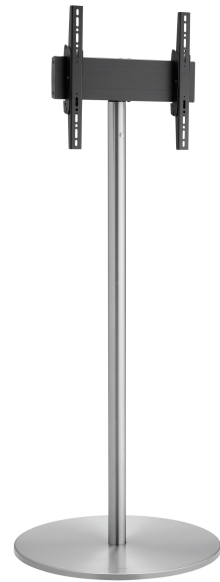

F1622RVS Display Floor Stand

Key Benefits

- Stylish high-end design
- Modular
- Cable management

Floor Stand kit F1622

Display size: 43" Fitment: 200x200 Max load: 40 kg / 88 lbs Kit consists of: • 1x PFF 1560 Floor stand • 1x PFA 9148 Turn unit display floor stand • 1x PFB 3402 Interface bar • 1x PFS 3302 Interface display strip

F1622RVS Display Floor Stand

Specifications

Article number (SKU)	7951114
Colour	Stainless Steel
EAN single box	8712285354885
Height	1600
Width	700
Depth	700
TÜV certified	Yes
Tilt	Tilt up to 20°
Guarantee	5 years
Max. weight load (kg/Lbs)	40 / 88.18
Max. bolt size	M8
Max. height of interface (mm)	295
Max. width of interface (mm)	290
Max. distance to floor - center display (mm)	1587
Max. horizontal hole pattern (mm)	200
Max. screen size (inch)	55
Max. vertical hole pattern (mm)	200
Min. horizontal hole pattern (mm)	100
Min. screen size (inch)	19
Min. vertical hole pattern (mm)	100