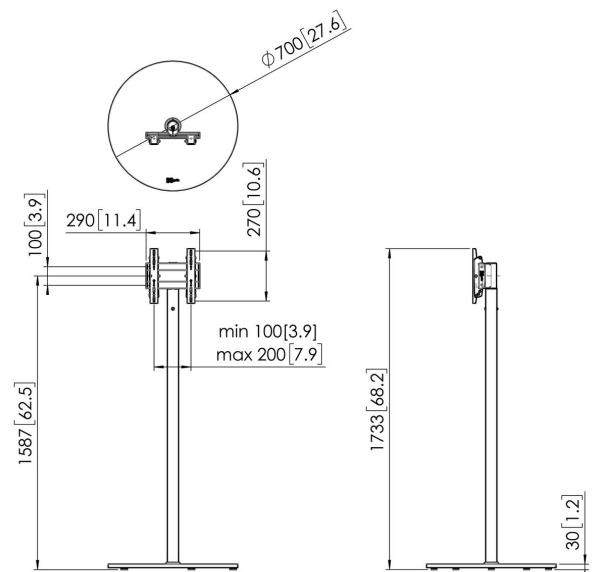

F1622RVS Display Floor Stand

Key Benefits

- Stylish high-end design
- Modular
- Cable management

Floor Stand kit F1622

Display size: 43" Fitment: 200x200 Max load: 40 kg / 88 lbs Kit consists of: • 1x PFF 1560 Floor stand • 1x PFA 9148 Turn unit display floor stand • 1x PFB 3402 Interface bar • 1x PFS 3302 Interface display strip

F1622RVS Display Floor Stand

Specifications

Article number (SKU)	7951114
Colour	Stainless Steel
EAN single box	8712285354885
Height	1600
Width	700
Depth	700
TÜV certified	Yes
Tilt	Tilt up to 20°
Guarantee	5 years
Max. weight load (kg/Lbs)	40 / 88.18
Max. bolt size	M8
Max. height of interface (mm)	295
Max. width of interface (mm)	290
Max. distance to floor - center display (mm)	1587
Max. horizontal hole pattern (mm)	200
Max. screen size (inch)	55
Max. vertical hole pattern (mm)	200
Min. horizontal hole pattern (mm)	100
Min. screen size (inch)	19
Min. vertical hole pattern (mm)	100