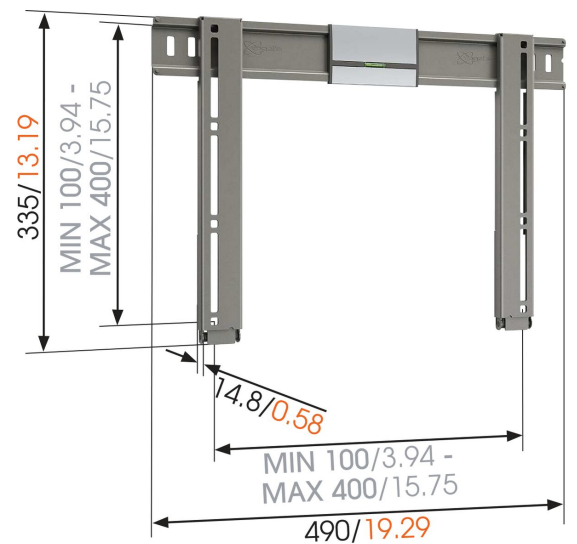

THIN 205 UltraThin Fixed TV Wall Mount

Turn your flat TV into beautiful wall art with the THIN 205 UltraThin wall mount. Ideal for mounting your TV flat-on-the wall in your bedroom, living room, children's room and kitchen. This wall mount is virtually invisible, with just 1.5 cm (0.6 inch) of space between the TV and the wall. This mount is part of the Vogel's FLAT products.

mm/inch
VESA mounting holes

THIN 205 UltraThin Fixed TV Wall Mount

Specifications

Article number (SKU)	8392052
Colour	Grey
EAN single box	8712285319501
Product size	M
TÜV certified	Yes
Guarantee	Lifetime
Min. screen size (inch)	26
Max. screen size (inch)	55
Max. weight load (kg/Lbs)	25 / 55.12
Min. hole pattern	50mm x 50mm
Max. hole pattern	400mm x 400mm
Max. bolt size	M8
Max. height of interface (mm)	337
Max. width of interface (mm)	490
Certifications	TÜV
Max. screen depth (mm)	150
Min. distance to the wall (mm / inch)	15 / 0.59
Service position	Yes
Spirit level included	Yes
Universal or fixed hole pattern	Universal