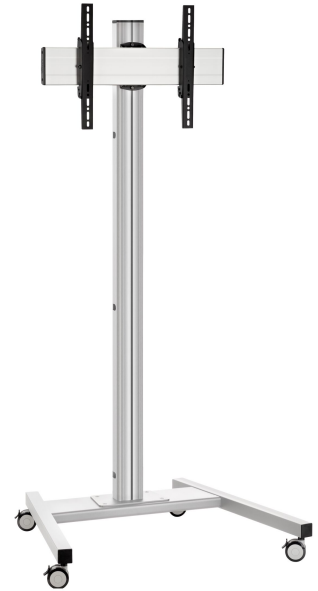

T1844S Display Trolley

The T 1844 trolley is suitable for televisions with a screen size up to 65 inch (165 cm) and a maximum weight of 80 kg (176 lbs). This sleek trolley fits well in any room.

T1844S Display Trolley <65" (silver)

Specifications

Article number (SKU)	7953024
Colour	Silver
EAN single box	8712285333040
Height	1941
Width	979
Depth	821
TÜV certified	Yes
Tilt	Tilt up to 20°
Guarantee	5 years
Max. weight load (kg/Lbs)	80 / 176.37
Max. bolt size	M8
Max. height of interface (mm)	450
Max. width of interface (mm)	515
Max. distance to floor - center display (mm)	1841
Max. horizontal hole pattern (mm)	450
Max. screen size (inch)	65
Max. vertical hole pattern (mm)	420
Min. horizontal hole pattern (mm)	100
Min. vertical hole pattern (mm)	100