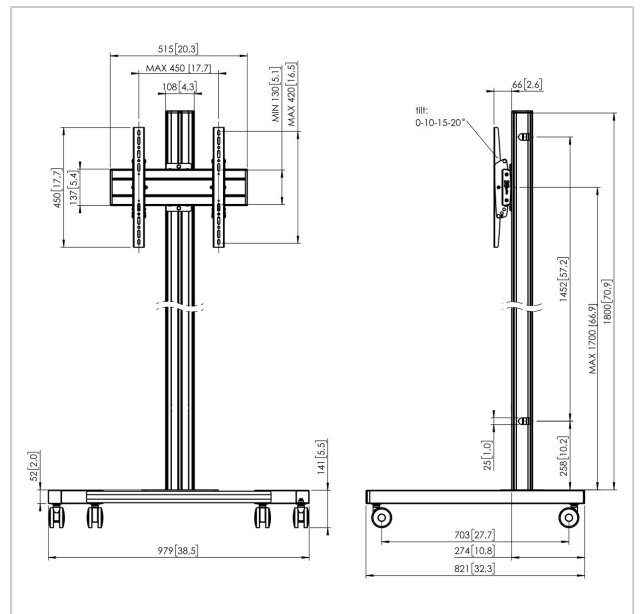

# T1844S Trolley

Article number (SKU) 7953024  
 Colour Silver

## Key Benefits

- Stylish high-end design
- Cable management
- Quick and easy installation

The T 1844 trolley is suitable for televisions with a screen size up to 65 inch (165 cm) and a maximum weight of 80 kg (176 lbs). This sleek trolley fits well in any room.

The T 1844 is equipped with 4 big wheels with brakes which enables you to easily move around the TV. The TV can be mounted at any position on the 180 cm pole and can be tilted up to 20 degrees. All cables can be hidden from sight with the cable inlay system. The trolley is sturdy and solid, because safety is paramount at Vogel's.

## Specifications

Product type number	T1844
Article number (SKU)	7953024
Colour	Silver
EAN single box	8712285333040
Height	1941
Width	979
Depth	821
TÜV certified	Yes
Tilt	Tilt up to 20°
Guarantee	5 years
Max. weight load (kg)	80
Max. bolt size	M8
Max. height of interface (mm)	450
Max. width of interface (mm)	515
Max. distance to floor - center display (mm)	1841
Max. horizontal hole pattern (mm)	450
Max. screen size (inch)	65
Max. vertical hole pattern (mm)	420
Min. horizontal hole pattern (mm)	100
Min. vertical hole pattern (mm)	100