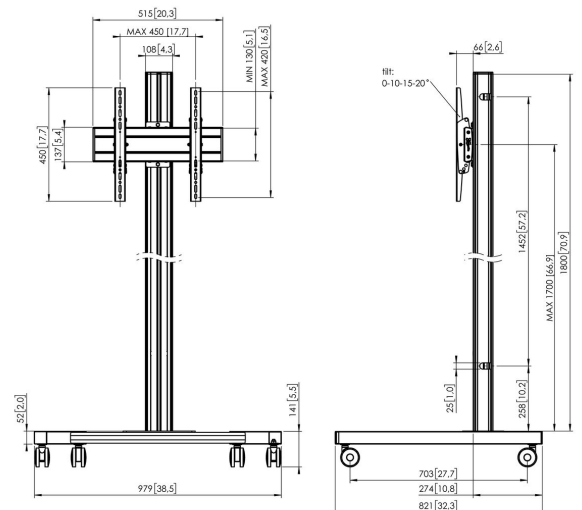

T1844S Display Trolley

The T 1844 trolley is suitable for televisions with a screen size up to 65 inch (165 cm) and a maximum weight of 80 kg (176 lbs). This sleek trolley fits well in any room.

T1844S Display Trolley <65" (silver)

Specifications

Article number (SKU)	7953024
Colour	Silver
EAN single box	8712285333040
Height	1941
Width	979
Depth	821
TÜV certified	Yes
Tilt	Tilt up to 20°
Guarantee	5 years
Max. weight load (kg/Lbs)	80 / 176.37
Max. bolt size	M8
Max. height of interface (mm)	450
Max. width of interface (mm)	515
Max. distance to floor - center display (mm)	1841
Max. horizontal hole pattern (mm)	450
Max. screen size (inch)	65
Max. vertical hole pattern (mm)	420
Min. horizontal hole pattern (mm)	100
Min. vertical hole pattern (mm)	100