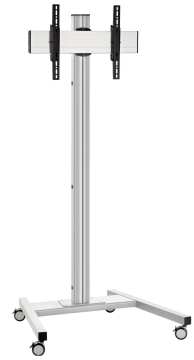

T1844S Display Trolley

The T 1844 trolley is suitable for televisions with a screen size up to 65 inch (165 cm) and a maximum weight of 80 kg (176 lbs). This sleek trolley fits well in any room.

T1844S Display Trolley <65" (silver)

Specifications

Article number (SKU)	7953024
Colour	Silver
EAN single box	8712285333040
Height	1941
Width	979
Depth	821
TÜV certified	Yes
Tilt	Tilt up to 20°
Guarantee	5 years
Max. weight load (kg/Lbs)	80 / 176.37
Max. bolt size	M8
Max. height of interface (mm)	450
Max. width of interface (mm)	515
Max. distance to floor - center display (mm)	1841
Max. horizontal hole pattern (mm)	450
Max. screen size (inch)	65
Max. vertical hole pattern (mm)	420
Min. horizontal hole pattern (mm)	100
Min. vertical hole pattern (mm)	100