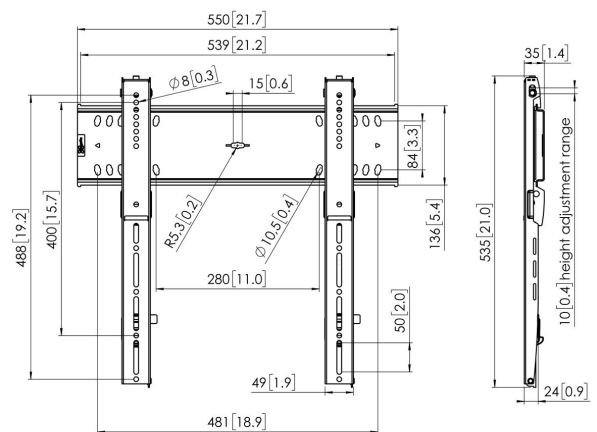

PFW 6400 Display Wall Mount fixed

The PFW 6400 is a sturdy fixed wall mount. The mount can hold displays from 46 to 65 inch (116 cm to 165 cm), weighing up to 100 kg (220 lbs).

PFW 6400 Display Wall Mount fixed

Specifications

Article number (SKU)	7364000
Colour	Black
EAN single box	8712285334122
Product size	M
TÜV certified	Yes
Guarantee	5 years
Min. screen size (inch)	46
Max. screen size (inch)	65
Max. weight load (kg/Lbs)	100 / 220.46
Min. hole pattern	75mm x 75mm
Max. hole pattern	400mm x 400mm
Max. bolt size	M8
Max. height of interface (mm)	536
Max. width of interface (mm)	550
Fischer inside	Yes
Levelling function	Post-installation horizontal levelling
Lock options	Lock included / integrated
Max. horizontal hole pattern (mm)	400
Max. screen size (inch)	65
Max. vertical hole pattern (mm)	400
Min. distance to the wall (mm / inch)	35 / 1.38
Min. horizontal hole pattern (mm)	75
Min. screen size (inch)	46
Min. vertical hole pattern (mm)	75
Orientation	Landscape
Service position	Yes
Universal or fixed hole pattern	Universal