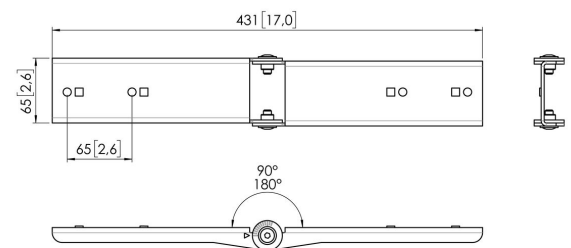

MOMO C204 Interface Bar Coupler Component (black)

Største fordele

Build your ideal monitor arm The MOMO C204 Bar Coupler Component is part of MOMO Motion and Motion+. Specially designed for connecting 2 interface bars. Endless possibilities Create a multi-monitor set-up with just a few components. Including both straight and angled positions. MOMO monitor arm accessories and components are installed using just one allen (hex) key, cleverly integrated into the product. So you'll always have the right tool at hand.

MOMO C204 Interface Bar Coupler Component (black)

Specifikationer

Varenummer	7162040
Farve	Sort
EAN enkelt pakke	8712285354267
TÜV-certificeret	Ja
Garanti	10 år

VOGEL'S HOLDING BV (©)

All rights reserved.
Subject to printing errors,
technical and price
amendments.